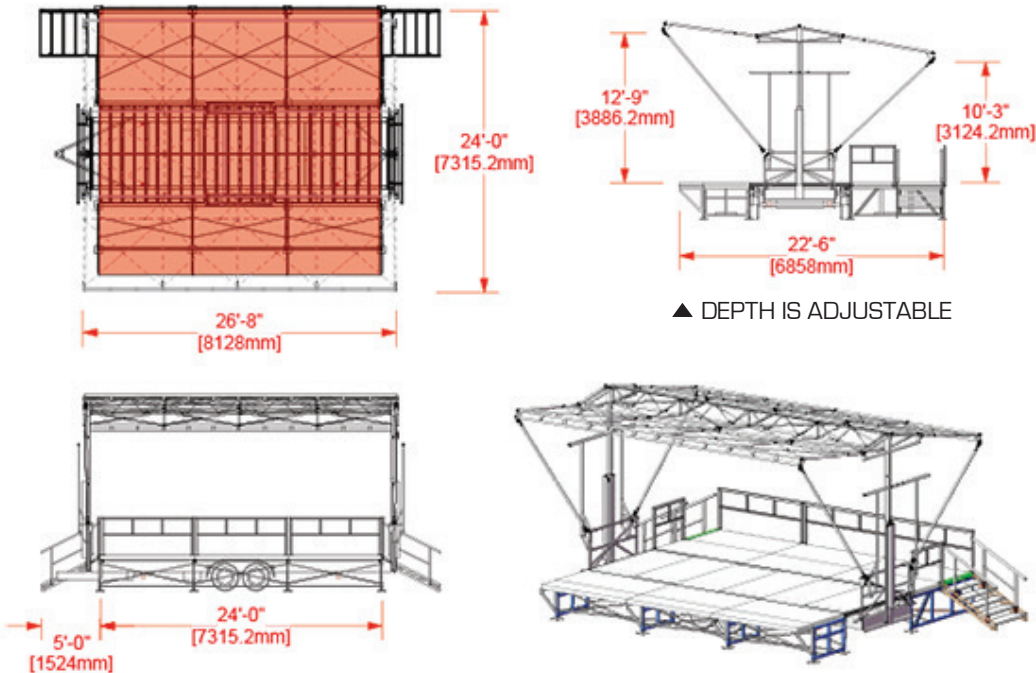

▲ DEPTH IS ADJUSTABLE

FEATURES

- Optional lighting package is available.
- Setup time is typically 3+ hours; strike is 2-3 hours.
- Uses independent decks and framing that builds out so that stage depth is adjustable to clients' needs.
- Because of the adjustability, this system can be used as a tiered audience seating riser