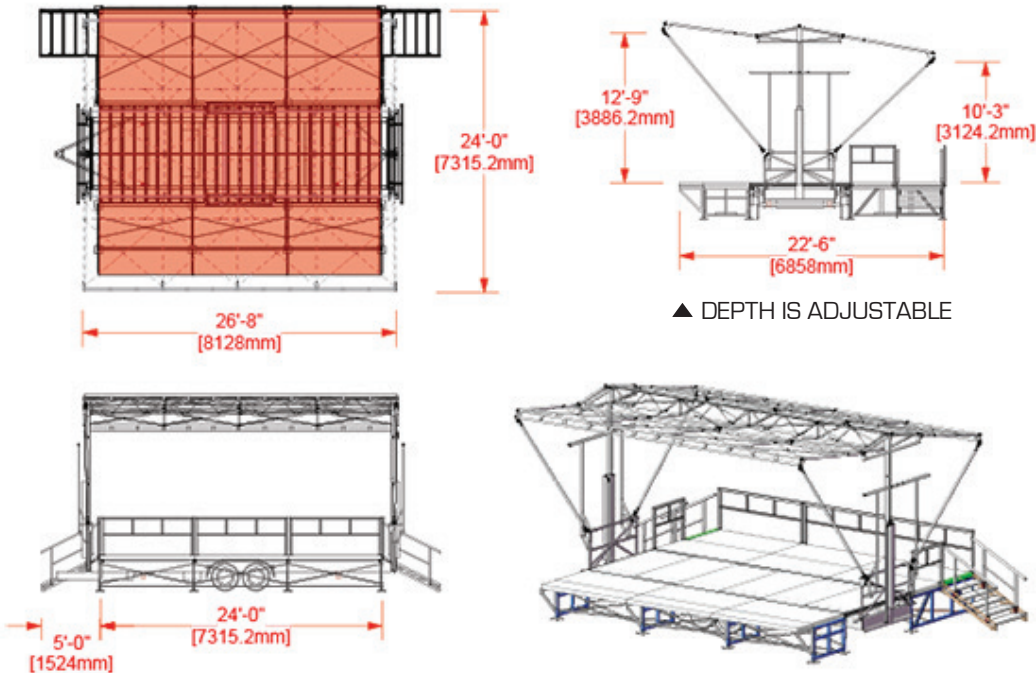

FEATURES

- Optional lighting package is available.
- Setup time is typically 3+ hours; strike is 2-3 hours.
- Uses independent decks and framing that builds out so that stage depth is adjustable to clients' needs.
- Because of the adjustability, this system can be used as a tiered audience seating riser.