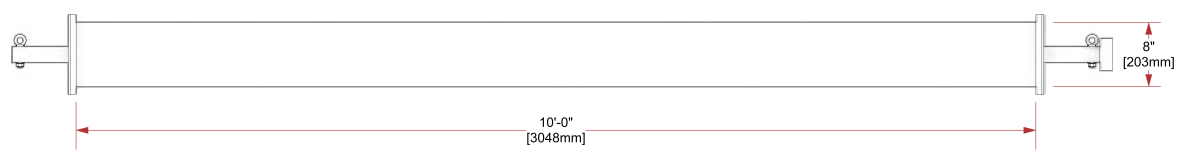

10' VERSA ROLLDROP

SPECS

- **UNIT WEIGHT:** 40 LBS (18 KG)
- **WEIGHT CAP:** 15 LB (7 KG)
- **POWER REQ:** 120V, 60HZ
- **SIZES AVAILABLE FROM** 4' (1219 MM) **TO** 20' (6096 MM)
- **CAN USE OPTIONAL DMX SMART CONTROL AUTOMATION**

TOP

FRONT

SIDE