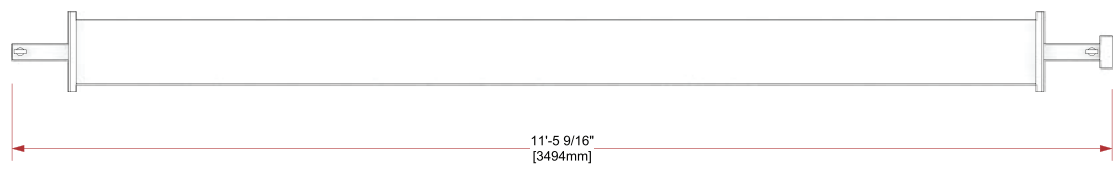

10' VERSA ROLLDROP

SPECS

- **UNIT WEIGHT:** 40 LBS (18 KG)
- **WEIGHT CAP:** 15 LB (7 KG)
- **POWER REQ:** 120V, 60HZ
- **SIZES AVAILABLE FROM** 4' (1219 MM) **TO** 20' (6096 MM)
- **CAN USE OPTIONAL DMX SMART CONTROL AUTOMATION**

TOP

FRONT

SIDE