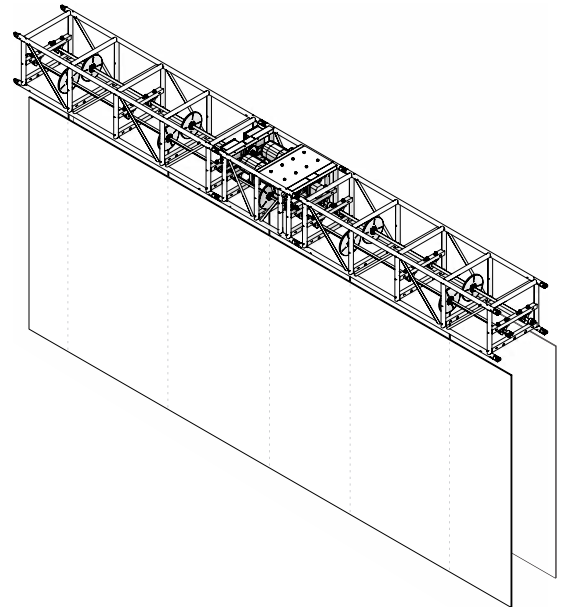

VERSA DUAL AUSTRIAN TRUSS

SPECS

- **POWER REQ:** 208/120V, 20A, 3 PHASE, 5 WIRE
- **WEIGHT CAP:** 244 LBS [111 KG] PER MOTOR UNIT
- **MAX DRAPE HEIGHT:** 50' [15240 MM]
- DRAPE REQ 2" D-RINGS
- **WIDTH:** AVAILABLE IN 4' MOTOR SECTIONS AND 10' TRUSS SECTIONS
- FEATURES AUTOMATION W/ EITHER SIMPLE CONTROL W/ LIMITS AND VARIABLE SPEED OR SHOW CONTROL
- UNLIMITED PICK POINTS AND CABLE POSITIONS

TOP

FRONT

SIDE