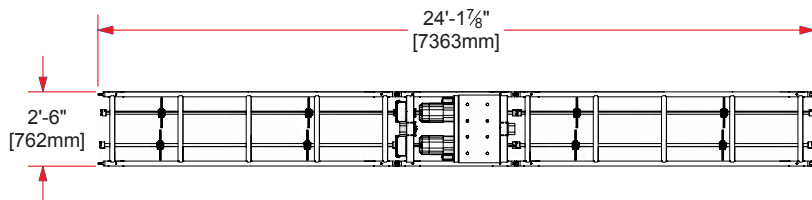

VERSA DUAL AUSTRIAN TRUSS

SPECS

- **POWER REQ:** 208/120V, 20A, 3 PHASE, 5 WIRE
- **WEIGHT CAP:** 244 LBS [111 KG] PER MOTOR UNIT
- **MAX DRAPE HEIGHT:** 50' [15240 MM]
- DRAPE REQ 2" D-RINGS
- **WIDTH:** AVAILABLE IN 4' MOTOR SECTIONS AND 10' TRUSS SECTIONS
- FEATURES AUTOMATION W/ EITHER SIMPLE CONTROL W/ LIMITS AND VARIABLE SPEED OR SHOW CONTROL
- UNLIMITED PICK POINTS AND CABLE POSITIONS

TOP