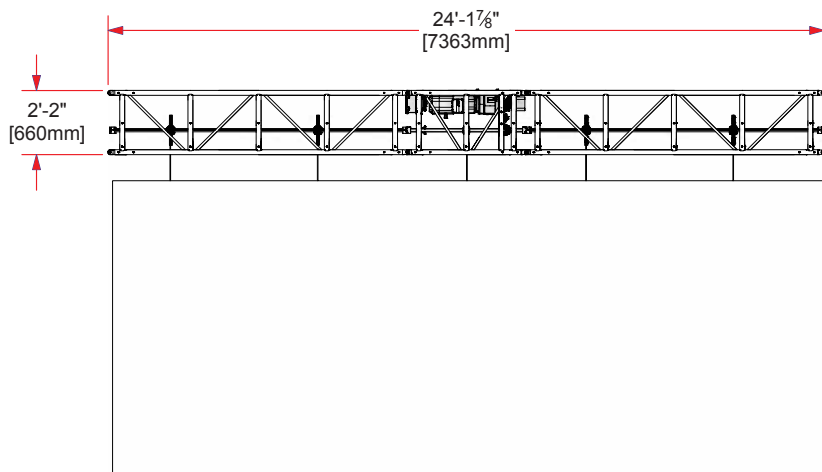

VERSA DUAL AUSTRIAN TRUSS

SPECS

- **POWER REQ:** 208/120V, 20A, 3 PHASE, 5 WIRE
- **WEIGHT CAP:** 244 LBS [111 KG] PER MOTOR UNIT
- **MAX DRAPE HEIGHT:** 50' [15240 MM]
- DRAPE REQ 2" D-RINGS
- **WIDTH:** AVAILABLE IN 4' MOTOR SECTIONS AND 10' TRUSS SECTIONS
- FEATURES AUTOMATION W/ EITHER SIMPLE CONTROL W/ LIMITS AND VARIABLE SPEED OR SHOW CONTROL
- UNLIMITED PICK POINTS AND CABLE POSITIONS

TOP

FRONT

SIDE