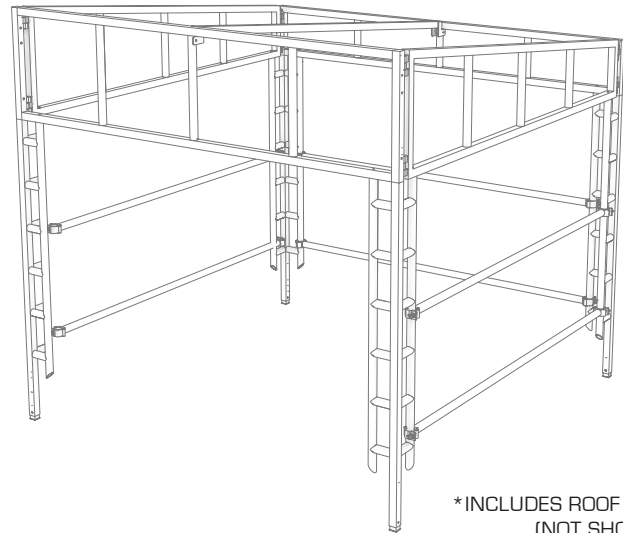

### SPECS

- **HEIGHT ADJUSTMENT:** 12" (305 MM) (SHOWN IN DOWN POSITION)
- TOOLS NOT REQUIRED FOR ASSEMBLY
- PITCHED ROOF FOR RAIN CONTROL
- CAN BE CUSTOMIZED TO HOLD UP TO 300 LBS (136 KG) OF DISPLAYS AND ACCESSORIES
- SHOWN WITH OPTIONAL SIDE PANEL BARS

### TOP

\* INCLUDES ROOF SKIN (NOT SHOWN)