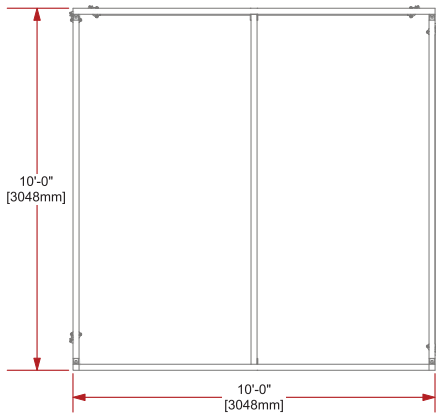

SPECS

- **HEIGHT ADJUSTMENT:** 12" (305 MM) (SHOWN IN DOWN POSITION)
- TOOLS NOT REQUIRED FOR ASSEMBLY
- PITCHED ROOF FOR RAIN CONTROL
- CAN BE CUSTOMIZED TO HOLD UP TO 300 LBS (136 KG) OF DISPLAYS AND ACCESSORIES
- SHOWN WITH OPTIONAL SIDE PANEL BARS

TOP