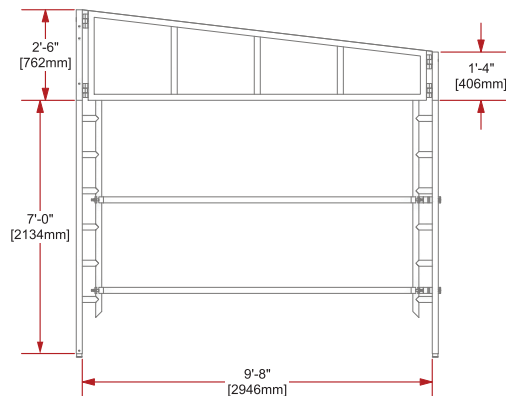

SPECS

- **HEIGHT ADJUSTMENT:** 12" (305 MM) (SHOWN IN DOWN POSITION)
- TOOLS NOT REQUIRED FOR ASSEMBLY
- PITCHED ROOF FOR RAIN CONTROL
- CAN BE CUSTOMIZED TO HOLD UP TO 300 LBS (136 KG) OF DISPLAYS AND ACCESSORIES
- SHOWN WITH OPTIONAL SIDE PANEL BARS

TOP

* INCLUDES ROOF SKIN (NOT SHOWN)

FRONT

SIDE

*PATENT PENDING