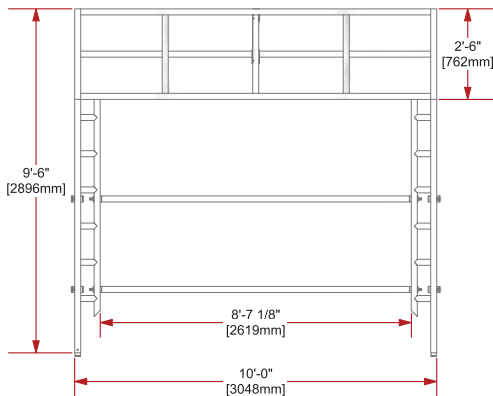

SPECS

- **HEIGHT ADJUSTMENT:** 12" (305 MM) (SHOWN IN DOWN POSITION)
- TOOLS NOT REQUIRED FOR ASSEMBLY
- PITCHED ROOF FOR RAIN CONTROL
- CAN BE CUSTOMIZED TO HOLD UP TO 300 LBS (136 KG) OF DISPLAYS AND ACCESSORIES
- SHOWN WITH OPTIONAL SIDE PANEL BARS

TOP

* INCLUDES ROOF SKIN (NOT SHOWN)

FRONT

SIDE

*PATENT PENDING