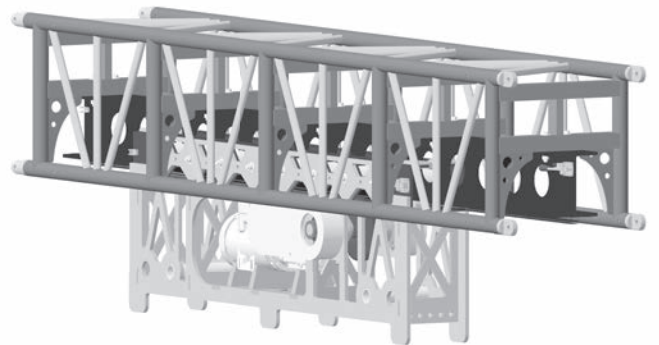

VERSA HP TROLLEY

SPECS

- **WEIGHT CAP:** 700 LB (318 KG)
- **POWER REQ:** 208V, 50HZ/60HZ, 20A, 4 WIRE (USES ONE 2-HP MOTOR PER TROLLEY)
- **MAX ACCEL:** .25G (0 TO 5 MPH IN 1 SEC)
- **WIDTH:** 5' AND 10' SECTIONS (20.5" BOX TRUSS, LUGGED)
- **CONTROL:** SHOW CONTROL OR MANUAL CONTROL

TOP

FRONT

SIDE