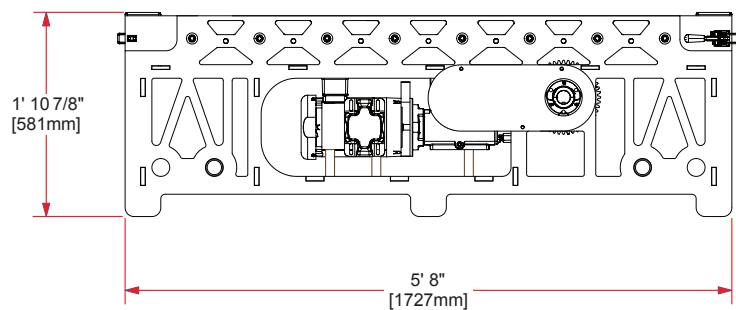

VERSA HP TROLLEY

SPECS

- **WEIGHT CAP:** 700 LB (318 KG)
- **POWER REQ:** 208V, 50HZ/60HZ, 20A, 4 WIRE (USES ONE 2-HP MOTOR PER TROLLEY)
- **MAX ACCEL:** .25G (0 TO 5 MPH IN 1 SEC)
- **WIDTH:** 5' AND 10' SECTIONS (20.5" BOX TRUSS, LUGGED)
- **CONTROL:** SHOW CONTROL OR MANUAL CONTROL

TOP

FRONT

SIDE