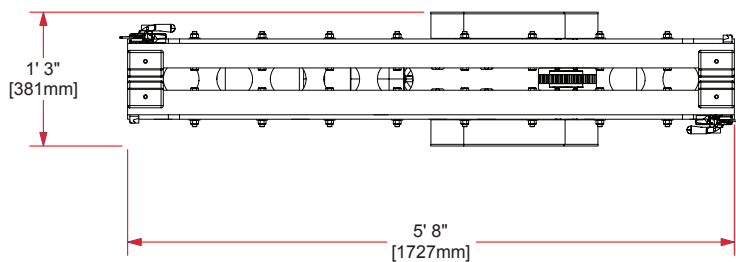

VERSA HP TROLLEY

SPECS

- **WEIGHT CAP:** 700 LB (318 KG)
- **POWER REQ:** 208V, 50HZ/60HZ, 20A, 4 WIRE (USES ONE 2-HP MOTOR PER TROLLEY)
- **MAX ACCEL:** .25G (0 TO 5 MPH IN 1 SEC)
- **WIDTH:** 5' AND 10' SECTIONS (20.5" BOX TRUSS, LUGGED)
- **CONTROL:** SHOW CONTROL OR MANUAL CONTROL

TOP

FRONT

SIDE