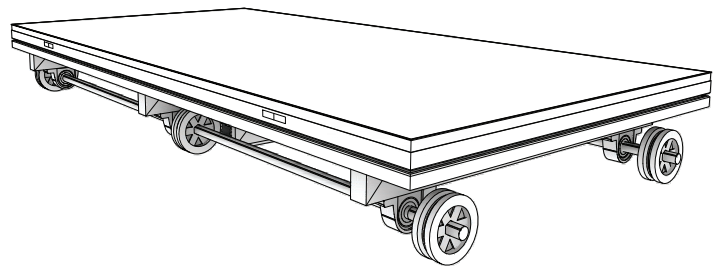

4x8 VERSA MOBILATOR

SPECS

- **WEIGHT:** 485 LBS [220 KG]
- **POWER REQ:** 208/120V, 20A, 3 PHASE [5 WIRE]
- **WEIGHT CAP:** 9000 LBS [4082 KG] WITH DECKS ATTACHED
- **VARIABLE SPEED**

ADDITIONAL SIZES AVAILABLE

- **4x4 VERSA MOBILATOR***
- **WEIGHT:** 350 LBS [159 KG]
- **4x6 VERSA MOBILATOR***
- **WEIGHT:** 400 LBS [181 KG]

*OTHER SPECS IDENTICAL

TOP