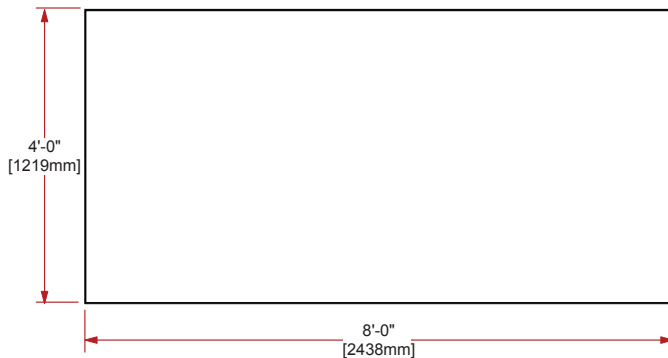

4x8 VERSA MOBILATOR

SPECS

- **WEIGHT:** 485 LBS [220 KG]
- **POWER REQ:** 208/120V, 20A, 3 PHASE [5 WIRE]
- **WEIGHT CAP:** 9000 LBS [4082 KG] WITH DECKS ATTACHED
- **VARIABLE SPEED**

ADDITIONAL SIZES AVAILABLE

- **4x4 VERSA MOBILATOR***
- **WEIGHT:** 350 LBS [159 KG]
- **4x6 VERSA MOBILATOR***
- **WEIGHT:** 400 LBS [181 KG]

*OTHER SPECS IDENTICAL

TOP