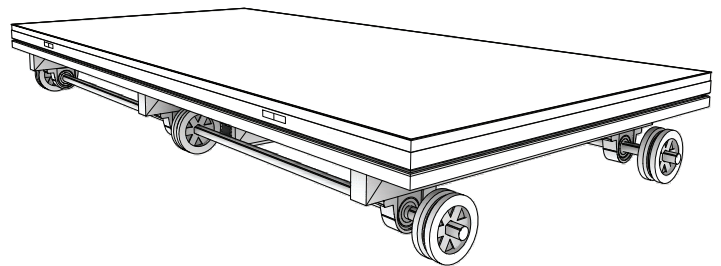

4x8 VERSA MOBILATOR

SPECS

- **WEIGHT:** 485 LBS [220 KG]
- **POWER REQ:** 208/120V, 20A, 3 PHASE [5 WIRE]
- **WEIGHT CAP:** 9000 LBS [4082 KG] WITH DECKS ATTACHED
- **VARIABLE SPEED**

ADDITIONAL SIZES AVAILABLE

- 4x4 VERSA MOBILATOR***
- **WEIGHT:** 350 LBS [159 KG]
- 4x6 VERSA MOBILATOR***
- **WEIGHT:** 400 LBS [181 KG]

*OTHER SPECS IDENTICAL

TOP

FRONT

SIDE