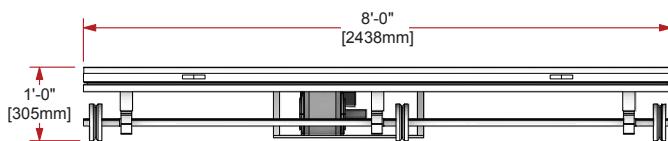

4x8 VERSA MOBILATOR

SPECS

- **WEIGHT:** 485 LBS [220 KG]
- **POWER REQ:** 208/120V, 20A, 3 PHASE [5 WIRE]
- **WEIGHT CAP:** 9000 LBS [4082 KG] WITH DECKS ATTACHED
- **VARIABLE SPEED**

ADDITIONAL SIZES AVAILABLE

- 4x4 VERSA MOBILATOR***
- **WEIGHT:** 350 LBS [159 KG]
- 4x6 VERSA MOBILATOR***
- **WEIGHT:** 400 LBS [181 KG]

*OTHER SPECS IDENTICAL

TOP

FRONT

SIDE