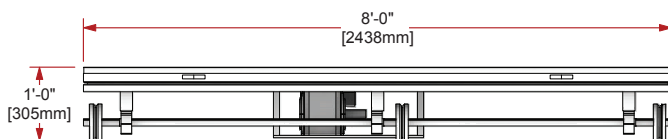

4x8 VERSA MOBILATOR

SPECS

- **WEIGHT:** 485 LBS [220 KG]
- **POWER REQ:** 208/120V, 20A, 3 PHASE [5 WIRE]
- **WEIGHT CAP:** 9000 LBS [4082 KG] WITH DECKS ATTACHED
- **VARIABLE SPEED**

ADDITIONAL SIZES AVAILABLE

- **4x4 VERSA MOBILATOR***
- **WEIGHT:** 350 LBS [159 KG]
- **4x6 VERSA MOBILATOR***
- **WEIGHT:** 400 LBS [181 KG]

*OTHER SPECS IDENTICAL

TOP

FRONT

SIDE