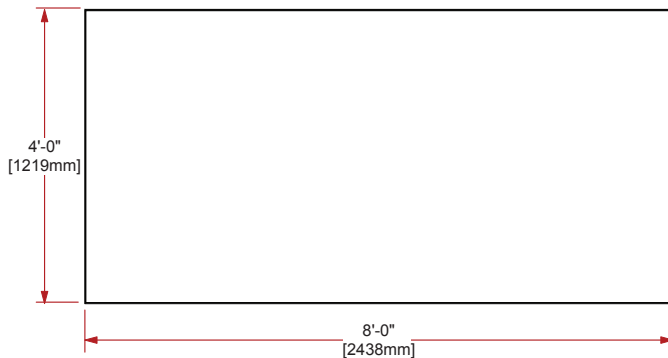

4x8 VERSA MOBILATOR

SPECS

- **WEIGHT:** 485 LBS [220 KG]
- **POWER REQ:** 208/120V, 20A, 3 PHASE [5 WIRE]
- **WEIGHT CAP:** 9000 LBS [4082 KG] WITH DECKS ATTACHED
- **VARIABLE SPEED**

ADDITIONAL SIZES AVAILABLE

- 4x4 VERSA MOBILATOR***
- **WEIGHT:** 350 LBS [159 KG]
- 4x6 VERSA MOBILATOR***
- **WEIGHT:** 400 LBS [181 KG]

*OTHER SPECS IDENTICAL

TOP

FRONT

SIDE