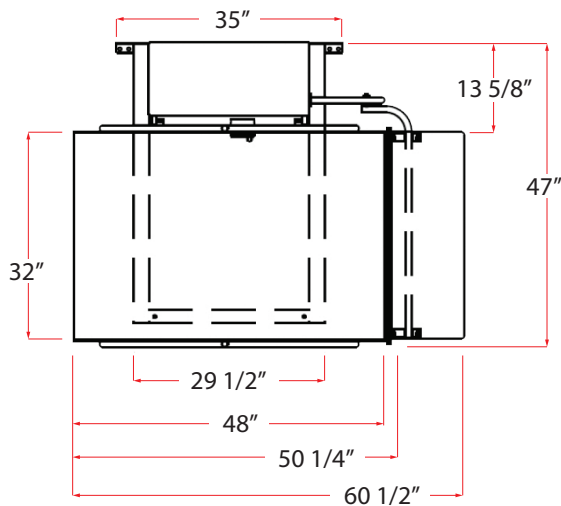

TOP PL-50

SPECS

- Unit weight:
 - PL-50: 425 lbs (193 kg)
 - PL-72: 475 lbs (215 kg)
- Lift cap: 600 lbs (272 kg)
(single person w/ mobility equipment)
- Platform size: 32"x48" (812 mm X 1219 mm)
- Lifting height:
 - PL-50: 51" (1296 mm)
 - PL-72: 72" (1829 mm)
- Power req 115v, 15a, single phase
- Speed: 6 sec/foot

FRONT PL-50

SIDE PL-72