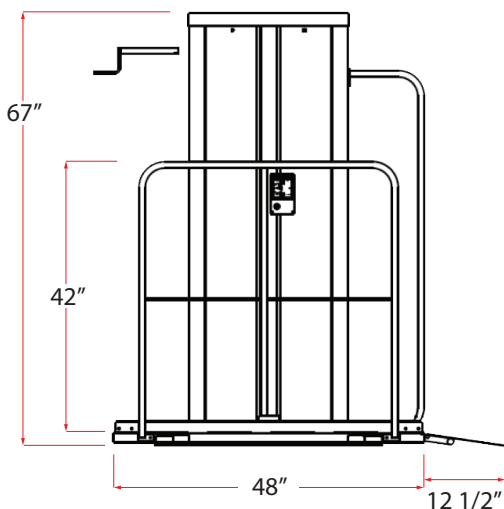

TOP PL-50

SPECS

- Unit weight:
 - PL-50: 425 lbs (193 kg)
 - PL-72: 475 lbs (215 kg)
- Lift cap: 600 lbs (272 kg)
(single person w/ mobility equipment)
- Platform size: 32"x48" (812 mm X 1219 mm)
- Lifting height:
 - PL-50: 51" (1296 mm)
 - PL-72: 72" (1829 mm)
- Power req 115v, 15a, single phase
- Speed: 6 sec/foot

FRONT PL-50

SIDE PL-72