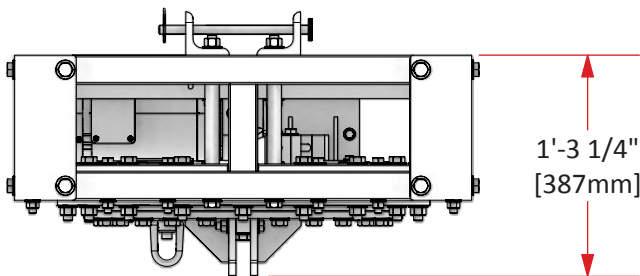

SPECS

- Weight: 470 lbs (213 kg)
- Weight cap: 7500 lbs (3402 kg)
- Power req: 208v, 20a, 3 phase (4 wire)
- Max speed: 8 rpm (variable speed depending on weight)
- Max accel: 1 to 4 sec (depending on weight)
- Control: show control or manual control

TOP

FRONT

SIDE