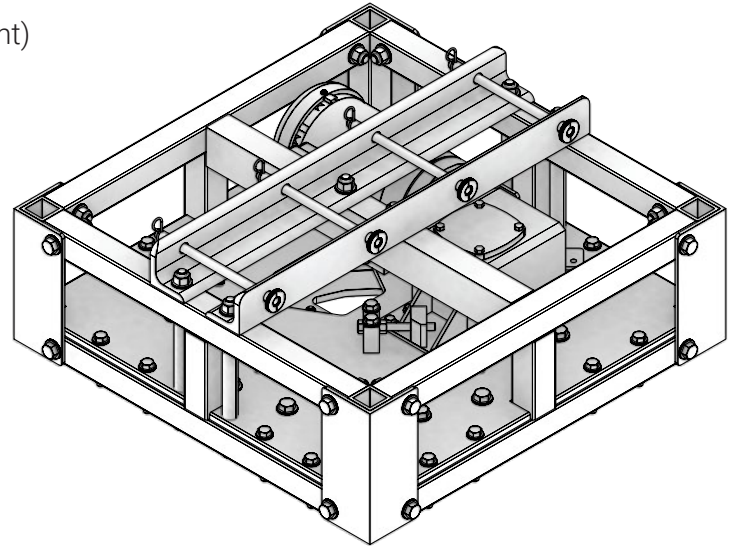

SPECS

- Weight: 470 lbs (213 kg)
- Weight cap: 7500 lbs (3402 kg)
- Power req: 208v, 20a, 3 phase (4 wire)
- Max speed: 8 rpm (variable speed depending on weight)
- Max accel: 1 to 4 sec (depending on weight)
- Control: show control or manual control

TOP

FRONT

SIDE