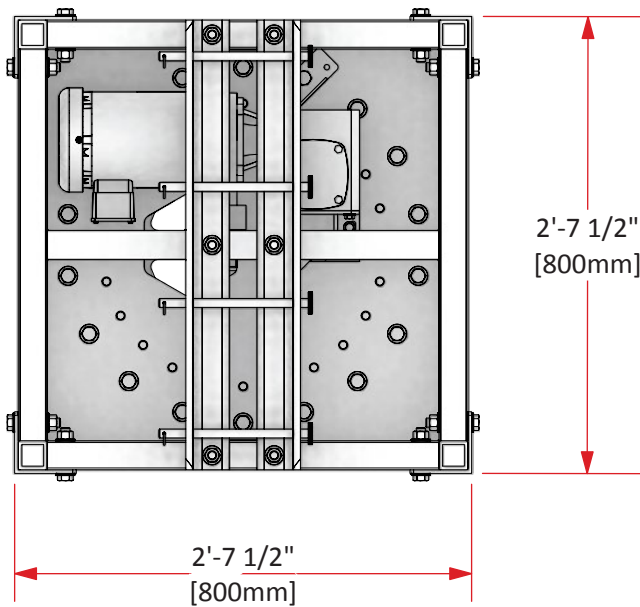

SPECS

- Weight: 470 lbs (213 kg)
- Weight cap: 7500 lbs (3402 kg)
- Power req: 208v, 20a, 3 phase (4 wire)
- Max speed: 8 rpm (variable speed depending on weight)
- Max accel: 1 to 4 sec (depending on weight)
- Control: show control or manual control

TOP

FRONT

SIDE