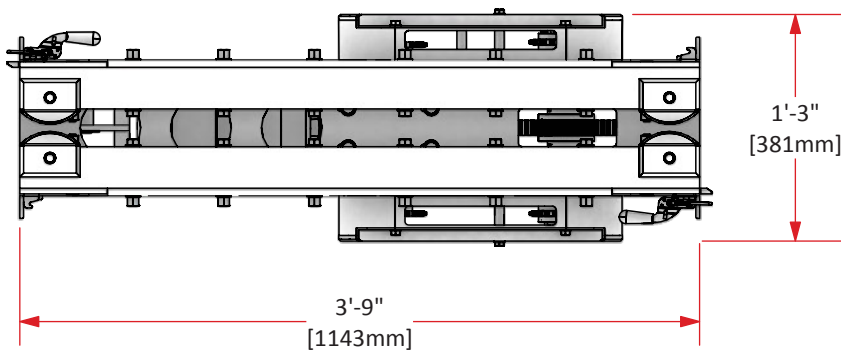

SPECS

- Weight: 300 lbs (136 kg)
- Weight cap: 5000 lbs (2268 kg)
- Power req: 208v, 20a, 3 phase (4 wire)
- Speed: 1' (305 mm) per sec
- Max accel: 1 to 4 sec (depending on weight)
- Control: show control or manual control

TOP

FRONT

SIDE