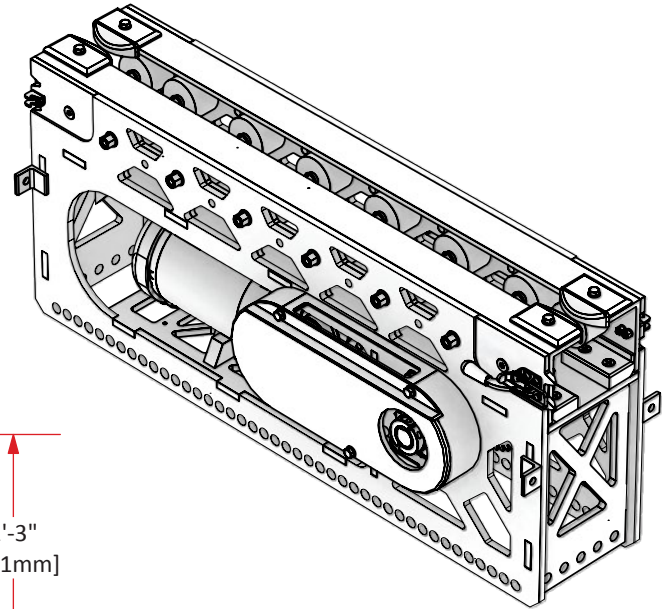

SPECS

- Weight: 300 lbs (136 kg)
- Weight cap: 5000 lbs (2268 kg)
- Power req: 208v, 20a, 3 phase (4 wire)
- Speed: 1' (305 mm) per sec
- Max accel: 1 to 4 sec (depending on weight)
- Control: show control or manual control

TOP

FRONT

SIDE