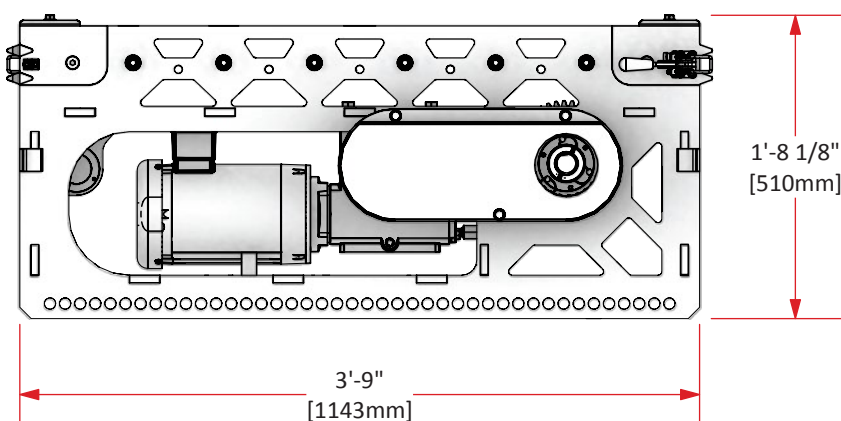

SPECS

- Weight: 300 lbs (136 kg)
- Weight cap: 5000 lbs (2268 kg)
- Power req: 208v, 20a, 3 phase (4 wire)
- Speed: 1' (305 mm) per sec
- Max accel: 1 to 4 sec (depending on weight)
- Control: show control or manual control

TOP

FRONT

SIDE