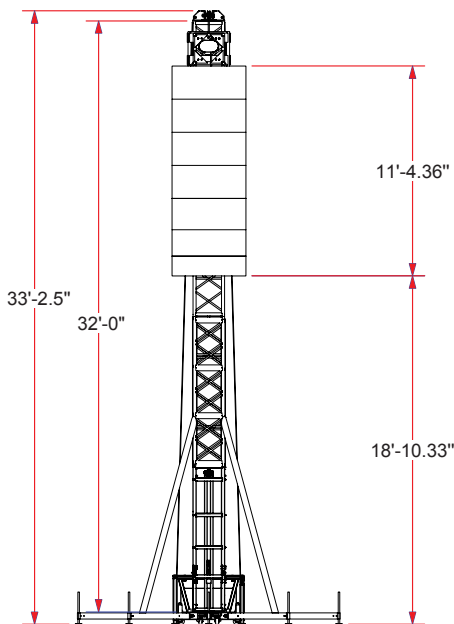

SPECS

- Mast height: 32' (9754 mm)
- Integrates with the Versa ballast (with custom outriggers) and the self-erecting Versa tower
- Can be used for audio, lighting, and other equipment

TOP

FRONT

SIDE