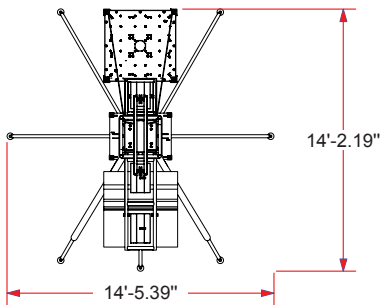

SPECS

- Mast height: 32' (9754 mm)
- Integrates with the Versa ballast (with custom outriggers) and the self-erecting Versa tower
- Can be used for audio, lighting, and other equipment

TOP

FRONT

SIDE