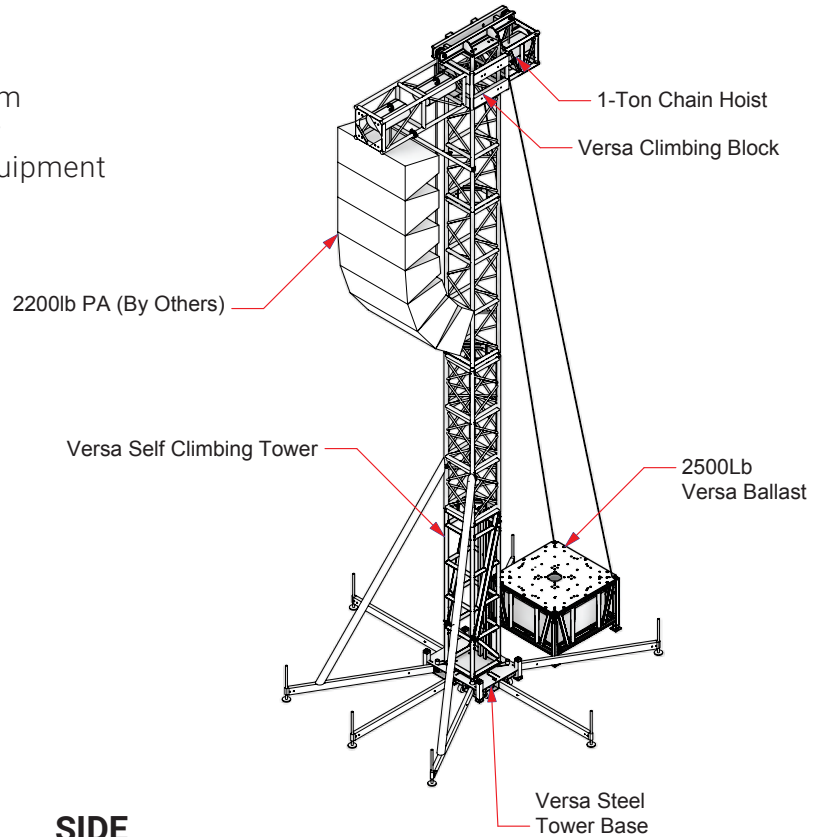

SPECS

- Mast height: 32' (9754 mm)
- Integrates with the Versa ballast (with custom outriggers) and the self-erecting Versa tower
- Can be used for audio, lighting, and other equipment

TOP

FRONT

SIDE