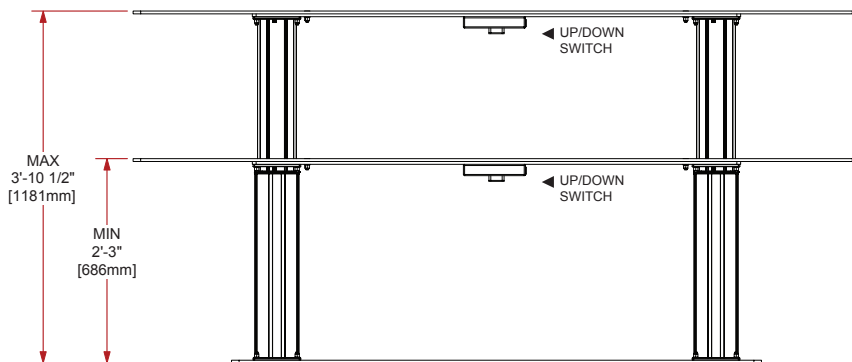

ADJUSTABLE DJ TABLE

SPECS

- **POWER REQ:** 120V, 2.5A, 300W, 60/50HZ (REQ 15A DEDICATED CIRCUIT)
- **UNIT WEIGHT:** 222 LBS (101 KG)
- **WEIGHT CAP:** 300 LBS (136 KG)
- **PACKAGE INCLUDES SET CART & ROLLING RISER**

TOP

FRONT

SIDE