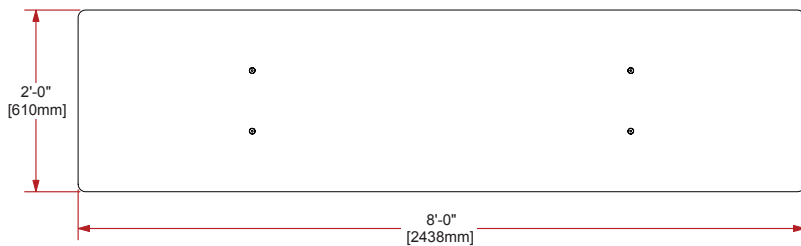

ADJUSTABLE DJ TABLE

SPECS

- **POWER REQ:** 120V, 2.5A, 300W, 60/50HZ (REQ 15A DEDICATED CIRCUIT)
- **UNIT WEIGHT:** 222 LBS (101 KG)
- **WEIGHT CAP:** 300 LBS (136 KG)
- **PACKAGE INCLUDES SET CART & ROLLING RISER**

TOP

FRONT

SIDE