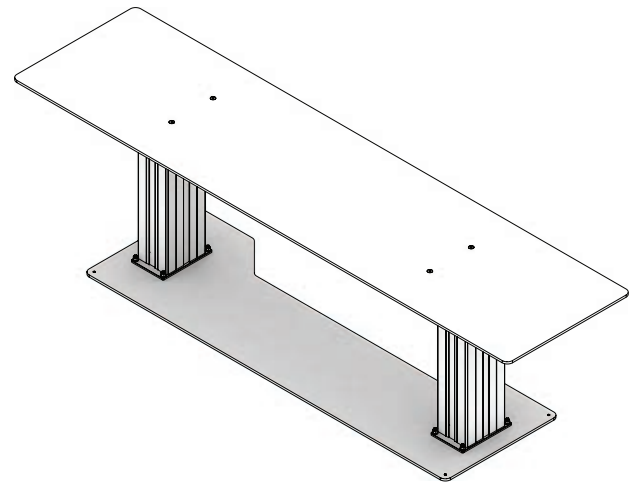

ADJUSTABLE DJ TABLE

SPECS

- **POWER REQ:** 120V, 2.5A, 300W, 60/50HZ (REQ 15A DEDICATED CIRCUIT)
- **UNIT WEIGHT:** 222 LBS (101 KG)
- **WEIGHT CAP:** 300 LBS (136 KG)
- **PACKAGE INCLUDES SET CART & ROLLING RISER**

TOP

FRONT

SIDE