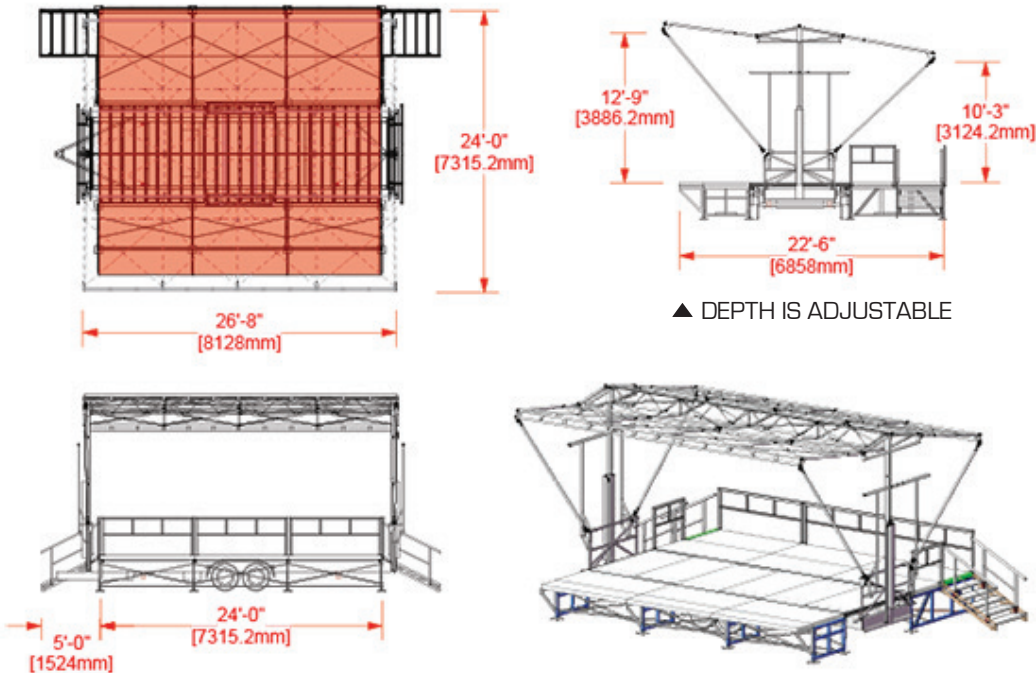

▲ DEPTH IS ADJUSTABLE

FEATURES

- Optional lighting package is available.
- Setup time is typically 3+ hours; strike is 2-3 hours.
- Uses independent decks and framing that builds out so that stage depth is adjustable to clients' needs.
- Because of the adjustability, this system can be used as a tiered audience seating riser.