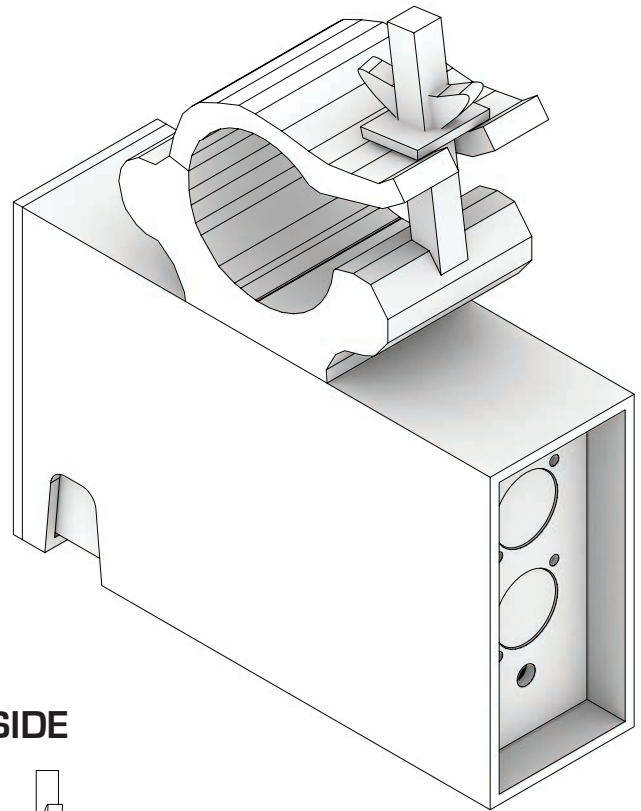

V3 SOLENOID

SPECS

- **WEIGHT:** 3 LBS
- **POWER REQ:** 100V [2.5A] - 240V [1.4A], 50/60HZ
- **MAX PER RUN:** 20
- **WEIGHT CAP:** 75 LBS
- **POWER SUPPLY MAX DISTANCE FROM UNIT:** 200'

TOP

FRONT

SIDE