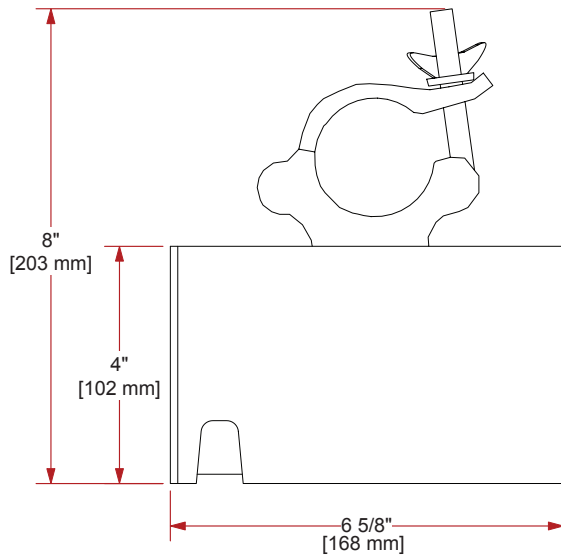

V3 SOLENOID

SPECS

- **WEIGHT:** 3 LBS
- **POWER REQ:** 100V [2.5A] - 240V [1.4A], 50/60HZ
- **MAX PER RUN:** 20
- **WEIGHT CAP:** 75 LBS
- **POWER SUPPLY MAX DISTANCE FROM UNIT:** 200'

TOP

FRONT

SIDE