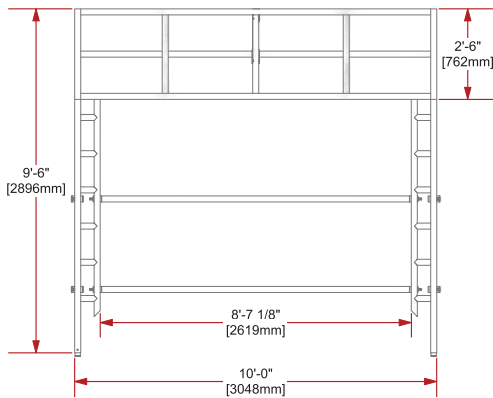

SPECS

- **HEIGHT ADJUSTMENT:** 12" (305 MM) (SHOWN IN DOWN POSITION)
- TOOLS NOT REQUIRED FOR ASSEMBLY
- PITCHED ROOF FOR RAIN CONTROL
- CAN BE CUSTOMIZED TO HOLD UP TO 300 LBS (136 KG) OF DISPLAYS AND ACCESSORIES
- SHOWN WITH OPTIONAL SIDE PANEL BARS

TOP

* INCLUDES ROOF SKIN (NOT SHOWN)

FRONT

SIDE

*PATENT PENDING