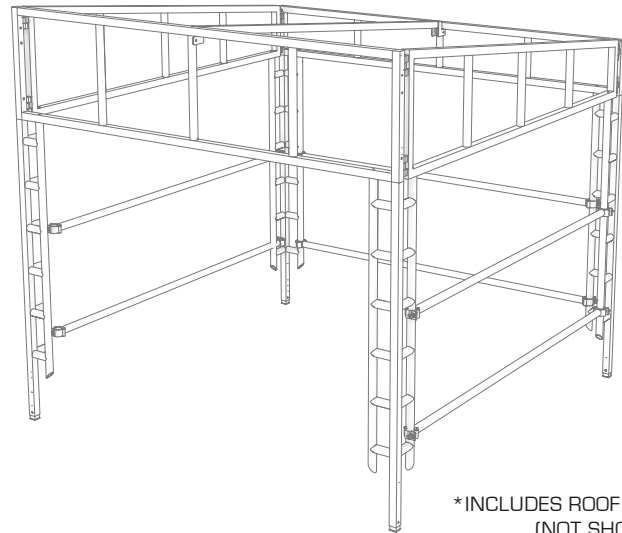

SPECS

- **HEIGHT ADJUSTMENT:** 12" (305 MM) (SHOWN IN DOWN POSITION)
- TOOLS NOT REQUIRED FOR ASSEMBLY
- PITCHED ROOF FOR RAIN CONTROL
- CAN BE CUSTOMIZED TO HOLD UP TO 300 LBS (136 KG) OF DISPLAYS AND ACCESSORIES
- SHOWN WITH OPTIONAL SIDE PANEL BARS

TOP

* INCLUDES ROOF SKIN (NOT SHOWN)

FRONT

SIDE

*PATENT PENDING