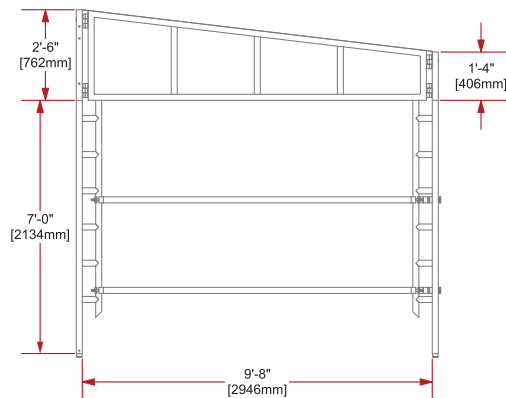

SPECS

- **HEIGHT ADJUSTMENT:** 12" (305 MM) (SHOWN IN DOWN POSITION)
- TOOLS NOT REQUIRED FOR ASSEMBLY
- PITCHED ROOF FOR RAIN CONTROL
- CAN BE CUSTOMIZED TO HOLD UP TO 300 LBS (136 KG) OF DISPLAYS AND ACCESSORIES
- SHOWN WITH OPTIONAL SIDE PANEL BARS

TOP

* INCLUDES ROOF SKIN (NOT SHOWN)

FRONT

SIDE

*PATENT PENDING