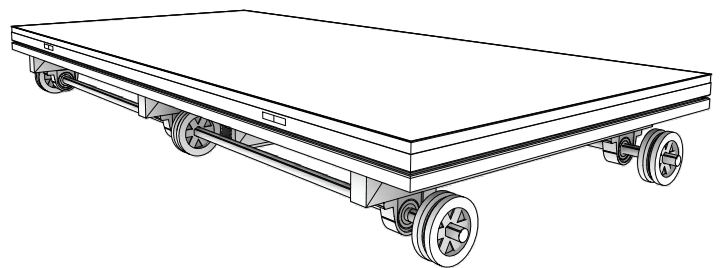

4x8 VERSA MOBILATOR

SPECS

- **WEIGHT:** 485 LBS [220 KG]
- **POWER REQ:** 208/120V, 20A, 3 PHASE [5 WIRE]
- **WEIGHT CAP:** 9000 LBS [4082 KG] WITH DECKS ATTACHED
- **VARIABLE SPEED**

ADDITIONAL SIZES AVAILABLE

- 4x4 VERSA MOBILATOR***
- **WEIGHT:** 350 LBS [159 KG]
- 4x6 VERSA MOBILATOR***
- **WEIGHT:** 400 LBS [181 KG]

*OTHER SPECS IDENTICAL

TOP

FRONT

SIDE