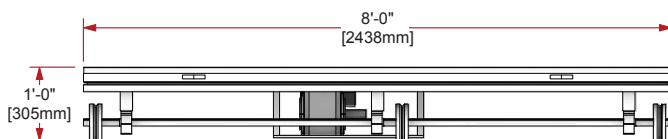

4x8 VERSA MOBILATOR

SPECS

- **WEIGHT:** 485 LBS [220 KG]
- **POWER REQ:** 208/120V, 20A, 3 PHASE [5 WIRE]
- **WEIGHT CAP:** 9000 LBS [4082 KG] WITH DECKS ATTACHED
- **VARIABLE SPEED**

ADDITIONAL SIZES AVAILABLE

- 4x4 VERSA MOBILATOR***
- **WEIGHT:** 350 LBS [159 KG]
- 4x6 VERSA MOBILATOR***
- **WEIGHT:** 400 LBS [181 KG]

*OTHER SPECS IDENTICAL

TOP

FRONT

SIDE