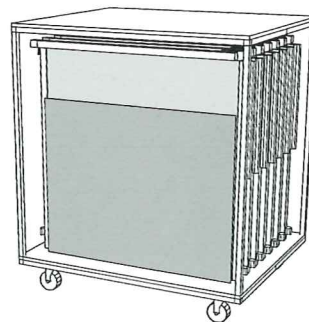

# VERSACADE

- Contours to any shape
- Sets up in minutes
- Indoor or outdoor
- User friendly

Considered to be the most superior portable crowd control in the world, the Versacade form-fits to any stage contour and assembles in minutes. The perforated fascia allows for full sound transmission, while a safety step allows security to have superior crowd control.

**TOUR READY PACK**

- Heavy duty steel construction
- Mesh face for audio
- Fast setup
- Security step

STAGING & PRODUCTIONS  
**ALL ACCESS**

**All Access Staging & Productions**

1320 Storm Parkway Torrance, CA 90501 TEL 310.784.2464 FAX 310.517.0899