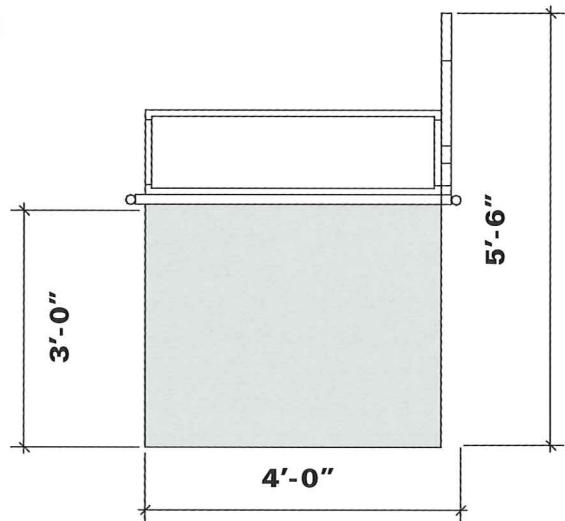

PLAN

Versacade is available for rental as well as purchase. Let us help make your production as safe and efficient as possible.