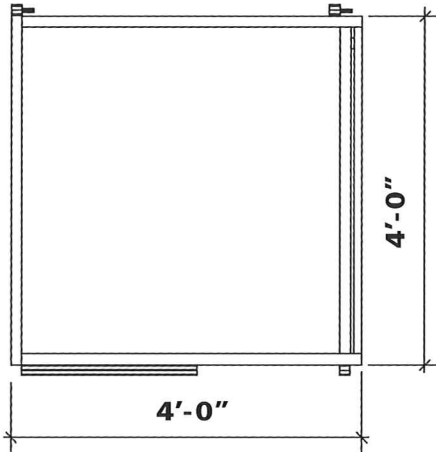

VERSA
STAGE

SPECS

ELEVATION