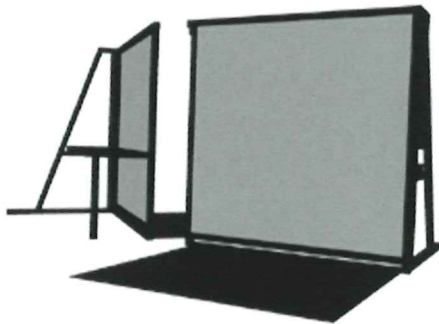

PLAN

Versacade is available for rental as well as purchase. Let us help make your production as safe and efficient as possible.