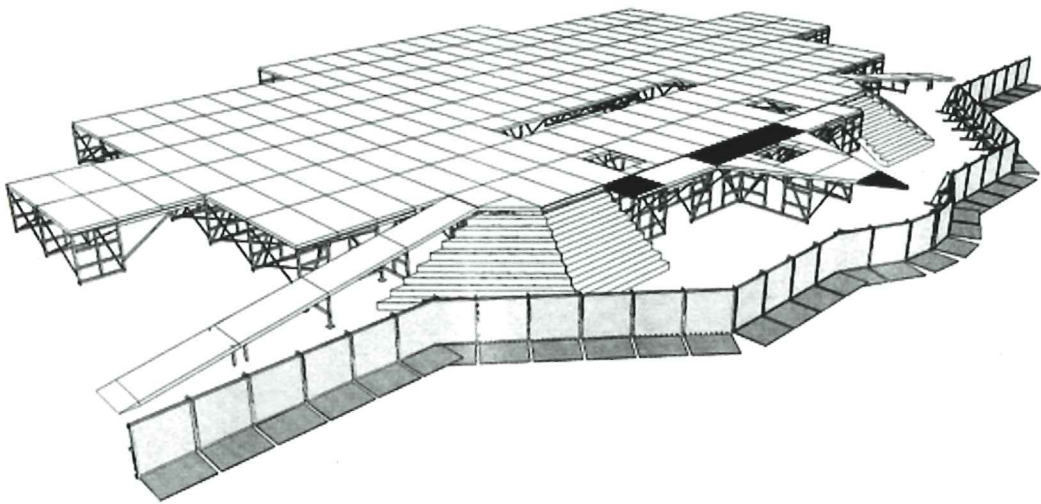

# VERSA STAGE

# VERSACADE

- Contours to any shape
- Sets up in minutes
- Indoor or outdoor
- User friendly

Considered to be the most superior portable crowd control in the world, the Versacade form-fits to any stage contour and assembles in minutes. The perforated fascia allows for full sound transmission, while a safety step allows security to have superior crowd control.

**TOUR READY PACK**

- Heavy duty steel construction
- Mesh face for audio
- Fast setup
- Security step

STAGING & PRODUCTIONS  
**ALL ACCESS**

**All Access Staging & Productions**

1320 Storm Parkway Torrance, CA 90501 TEL 310.784.2464 FAX 310.517.0899