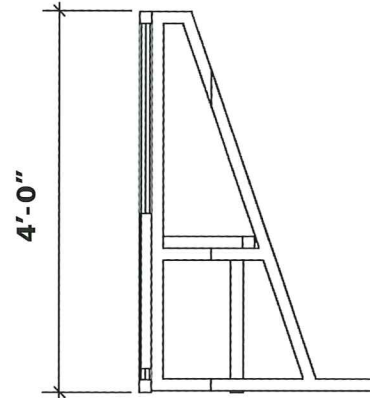

VERSA
STAGE

SPECS

SECTION

Versacade is available for rental as well as purchase. Let us help make your production as safe and efficient as possible.